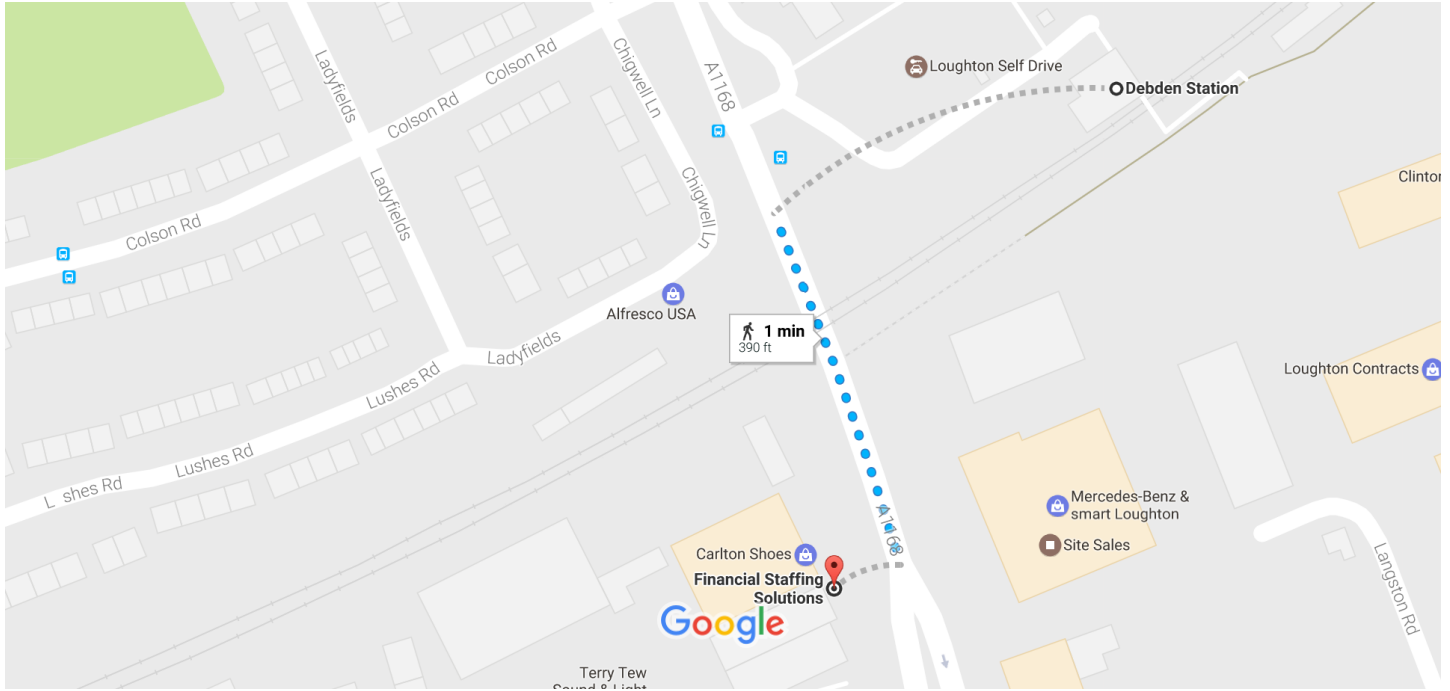

# Debden Station, Chigwell Lane, Loughton to Financial Staffing Solutions

Walk 390 ft, 1 min

Map data ©2017 Google 20 m

**Financial Staffing Solutions**  
2nd Floor  
40 Chigwell Lane  
Loughton, Essex  
IG10 3NY  
Tel: 020 8532 2644  
[www.staffingsolutions.co.uk](http://www.staffingsolutions.co.uk)  
Near tube- Debden on central line