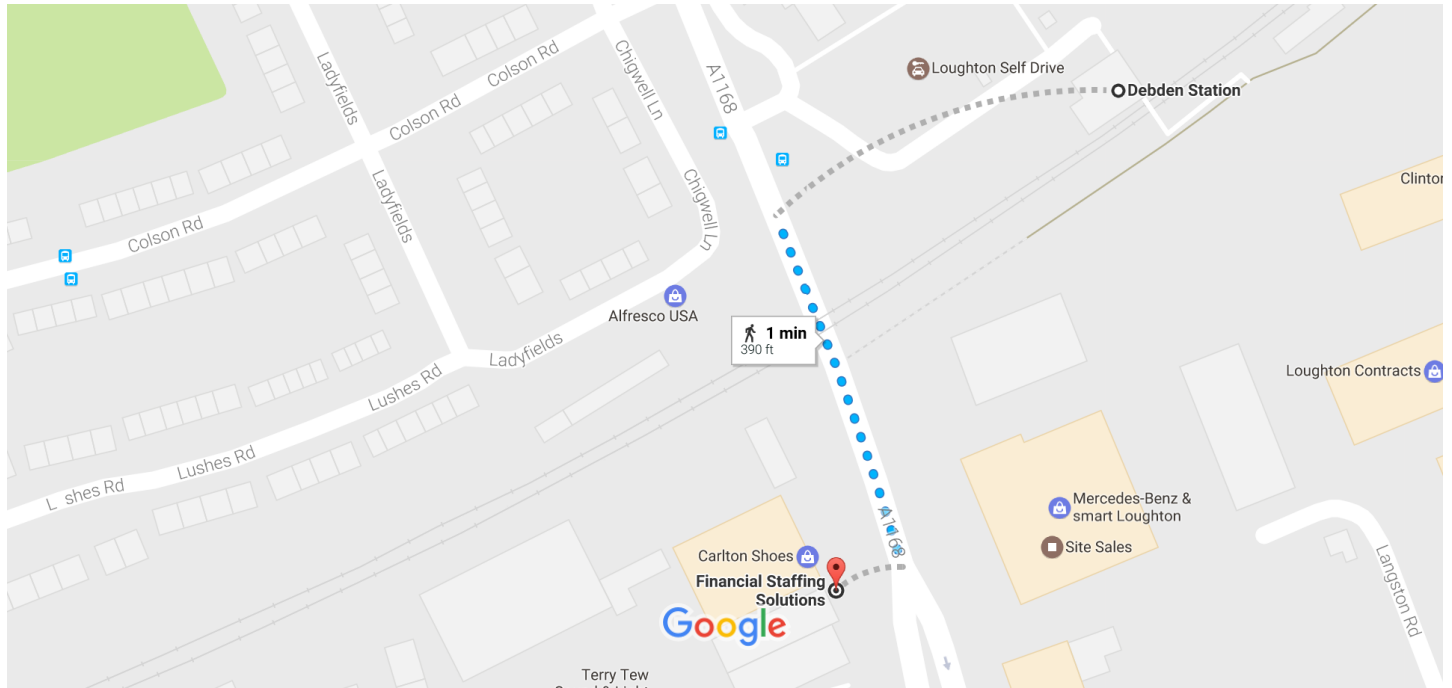

Debden Station, Chigwell Lane, Loughton to Financial Staffing Solutions

Walk 390 ft, 1 min

Map data ©2017 Google 20 m

**Financial Staffing Solutions**

2nd Floor

40 Chigwell Lane

Loughton, Essex

IG10 3NY